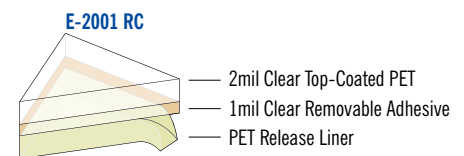

Design Your Own Decorative Glass.

Now You Can Use Your UV Ink Jet Printer for Decorative Glass Applications!

Clear Polyester Films for UV Curable Printing

Item Code	Description	Thickness	Size	Adhesive	Usage
E-2000ZC	Optically Clear PET	2 mil	54", 61" x 150'	Permanent	Indoor
E-2001RC	Optically Clear PET	2 mil	54", 61" x 150'	Removable	Indoor
E-2301RC	Clear PET with Paper Liner	2 mil	54" x 150'	Removable	Indoor
E-2304RC	Scratch Resistant Clear PET	2 mil	61" x 150'	Air Egress	Indoor
E-2100ZC	Scratch Resistant Optically Clear PET	2 mil	61" x 150'	Permanent	Indoor
E-2200ZC	Scratch Resistant Optically Clear PET	2 mil	61" x 150'	UV Permanent	Indoor
E-2201RC	Scratch Resistant Optically Clear PET	2 mil	61" x 150'	UV Removable	Indoor
E-2203RC	Scratch Resistant Optically Clear PET	4 mil	61" x 150'	Ultra Removable	Indoor
E-434ZW	3 mil White PET Backer	3 mil	54" x 150'	Permanent	Indoor
E-435ZC	Optically Clear PET	10 mil	54" x 98'	Permanent	Indoor

Decorative Polyester Films for UV Curable Printing

Item Code	Description	Thickness	Size	Adhesive	Usage
MST-1301*	Dusted (Frosted) PET	2 mil	49" x 164'	Permanent	Indoor
MST-1301P*	Dusted (Frosted) PET with Paper Liner	2 mil	60" x 164'	Permanent	Indoor
MST-5000*	Super White Textured PET	2 mil	49" x 98'	Permanent	Indoor
MST-5001*	White Mist Textured PET	2 mil	49" x 98'	Permanent	Indoor
MST-5002*	Mist Finish PET	4 mil	49" x 98'	Permanent	Indoor
MST-5003*	Fine Mist (Pebbled) PET	2 mil	49" x 98'	Permanent	Indoor
MST-5011*	Japanese Heavy Rice Paper PET	2 mil	49" x 98'	Permanent	Indoor
MST-5012*	Japanese Light Rice Paper PET	2 mil	49" x 98'	Permanent	Indoor
MST-5051*	Milky PET	2 mil	38" x 98'	Permanent	Indoor
MST-5052*	Light Frost PET	2 mil	38" x 98'	Permanent	Indoor