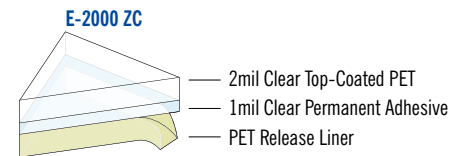

Design Your Own Decorative Glass.

Now You Can Use Your UV Ink Jet Printer for Decorative Glass Applications!

Clear Polyester Films for UV Curable Printing

Item Code	Description	Thickness	Size	Adhesive	Usage
E-2000ZC	Optically Clear PET	2 mil	54", 61" x 150'	Permanent	Indoor
E-2001RC	Optically Clear PET	2 mil	54", 61" x 150'	Removable	Indoor
E-2301RC	Clear PET with Paper Liner	2 mil	54" x 150'	Removable	Indoor
E-2304RC	Scratch Resistant Clear PET	2 mil	61" x 150'	Air Egress	Indoor
E-2100ZC	Scratch Resistant Optically Clear PET	2 mil	61" x 150'	Permanent	Indoor
E-2200ZC	Scratch Resistant Optically Clear PET	2 mil	61" x 150'	UV Permanent	Indoor
E-2201RC	Scratch Resistant Optically Clear PET	2 mil	61" x 150'	UV Removable	Indoor
E-2203RC	Scratch Resistant Optically Clear PET	4 mil	61" x 150'	Ultra Removable	Indoor
E-434ZW	3 mil White PET Backer	3 mil	54" x 150'	Permanent	Indoor
E-435ZC	Optically Clear PET	10 mil	54" x 98'	Permanent	Indoor

Decorative Polyester Films for UV Curable Printing

Item Code	Description	Thickness	Size	Adhesive	Usage
MST-1301*	Dusted (Frosted) PET	2 mil	49" x 164'	Permanent	Indoor
MST-1301P*	Dusted (Frosted) PET with Paper Liner	2 mil	60" x 164'	Permanent	Indoor
MST-5000*	Super White Textured PET	2 mil	49" x 98'	Permanent	Indoor
MST-5001*	White Mist Textured PET	2 mil	49" x 98'	Permanent	Indoor
MST-5002*	Mist Finish PET	4 mil	49" x 98'	Permanent	Indoor
MST-5003*	Fine Mist (Pebbled) PET	2 mil	49" x 98'	Permanent	Indoor
MST-5011*	Japanese Heavy Rice Paper PET	2 mil	49" x 98'	Permanent	Indoor
MST-5012*	Japanese Light Rice Paper PET	2 mil	49" x 98'	Permanent	Indoor
MST-5051*	Milky PET	2 mil	38" x 98'	Permanent	Indoor
MST-5052*	Light Frost PET	2 mil	38" x 98'	Permanent	Indoor